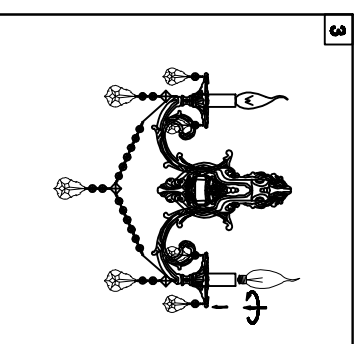

3. Install light bulbs (not included).
Use bulb

120V   E12 2x40W Max.