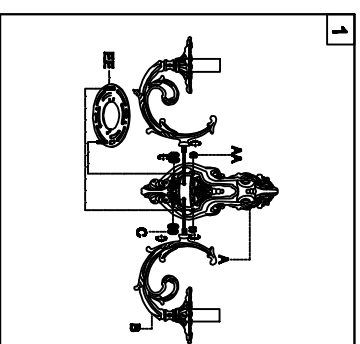

Trade Mark:
CRYSTAL WORLD INC

Product Name: Wall Lamp
Model :2022W16AB-2
120Vac, 60HZ,AC ONLY
Lamp Size: W16"XH15"XE8"

WALL LAMP ASSEMBLY INSTRUCTIONS

1. Lead the lamp arms (B) through the wall plate(A). Then locking them with hexagon nuts (C).

2. Place fixture(A) onto Butterfly (EE). Secure with cap nuts (AA).

Hardware Used

AA Cap nut 2 X 2

2. Please hang the crystal(1) (2) to the fixture (A).

1
1 Lamp 1PCS
50mm 1PCS

2
1 Lamp 18PCS
60mm 3PCS
1 Lamp 3PCS