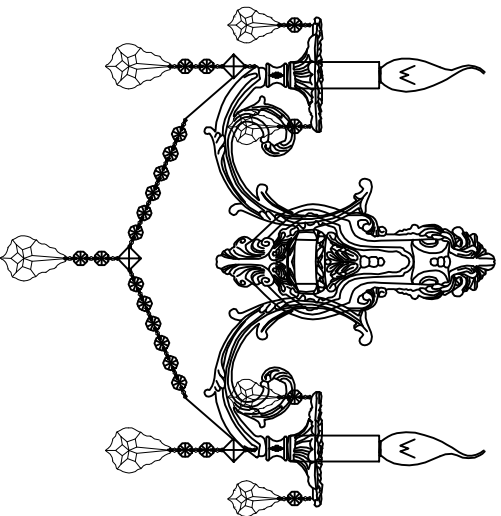

Trade Mark:
CRYSTAL WORLD INC

Product Name: Wall Lamp
Model :2022W16AB-2
120Vac, 60HZ,AC ONLY
Lamp Size: W16"XH15"XE8"

WALL LAMP ASSEMBLY INSTRUCTIONS

1. Lead the lamp arms (B) through the wall plate(A). Then locking them with hexagon nuts (C).

2. Place fixture(A) onto Butterfly (EE). Secure with cap nuts (AA).

Hardware Used

AA Cap nut 2 X 2

2. Please hang the crystal(1) (2) to the fixture (A).

1
1 Lamp 1PCS
50mm 1PCS

2
1 Lamp 18PCS
60mm 3PCS
1 Lamp 3PCS