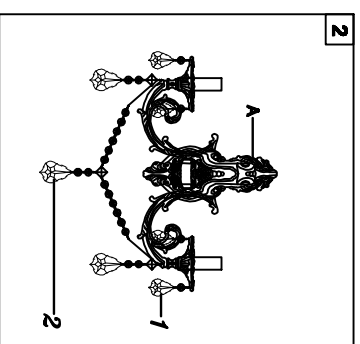

2. Please hang the crystal(1) (2) to the fixture (A).

1
1 Lamp 1PCS
50mm 1PCS

2
1 Lamp 18PCS
60mm 3PCS
1 Lamp 3PCS

8PCS   1PCS