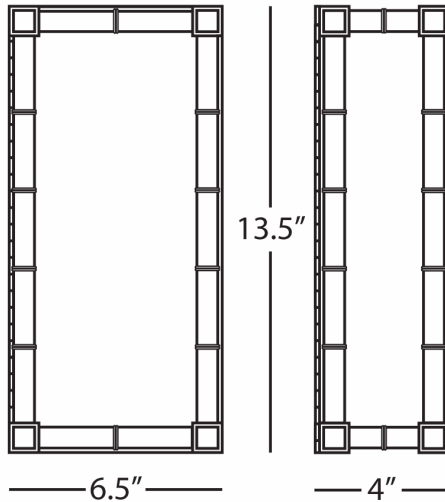

JONATHAN ADLER

MEURICE

Z760

Small Wall Sconce

2-60W Max.

Bulb Type: B11 Torpedo

Direct Wire Only

Deep Patina Bronze Finish Over Metal

Frosted White Glass Shade

FINISH OPTION:

S760 - Polished Nickel

** Available for Quick SHIP **