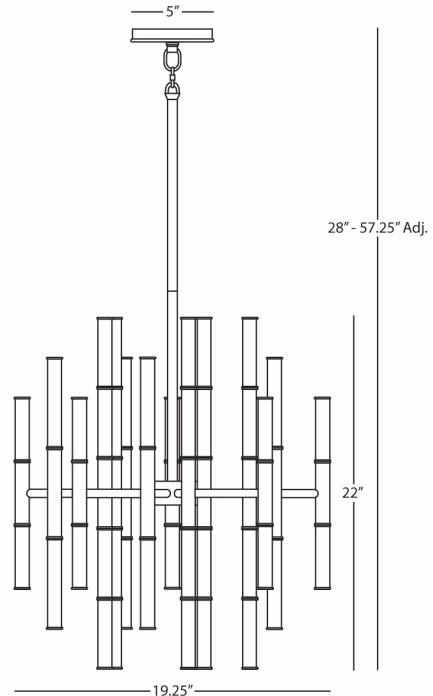

JONATHAN ADLER

MEURICE

654

30 - LIGHT CHANDELIER

30 - 25W Max.

Bulb Type: G, Candelabra Base

Direct Wire

Modern Brass Finish

Susp. Hardware - 3pcs - 5/8" x 12"

& 1pc - 5/8" x 6" Extension Rods

FINISH OPTIONS:

S654 - Polished Nickel

Z654 - Deep Patina Bronze

**\*\* Available for Quick SHIP \*\***