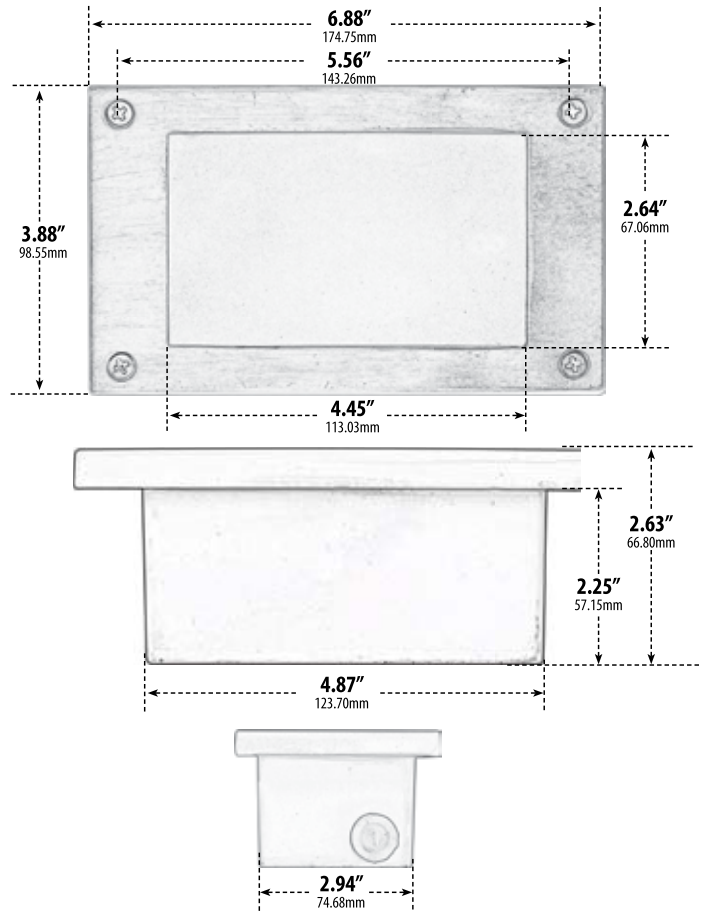

LV650

RECESSED OPEN FACE BRICK, STEP AND WALL LIGHT

- ▶ **Material:** Powder Coated Cast Aluminum
- ▶ **Lens:** Frosted, Heat Resistant, Tempered Glass
- ▶ **Lamp:** JC Bi-Pin Base (35W Maximum)

MODEL NUMBER	LAMP TYPE	ILLUMINANT TYPE	WATTS (W)	VOLTS (V)	LAMP(S) INCLUDED?
LV650	JC	HALOGEN	20	12	YES
LV-LED650	LED BOARD	48 LEDs	5	12	YES

- ▶ **Available Color:** Black, Bronze, White, Verde Green, Electroplated Antique Copper
- ▶ **Connector Available:** P-CN01 (sold separately)
- ▶ **Replacement Cover Plate:** P-CVR-LV650 (sold separately)
- ▶ **ETL Approved**

Overall Dimensions:
3.88"H x 6.44"W x 2.63"D

Weight: 1.0 lbs
Box Dimensions: 6.50"H x 4.00"W x 3.00"D
Lamp Included

DABMAR
LIGHTING

DABMAR LIGHTING INCORPORATED

2140 Eastman Ave . Oxnard, CA 93030 . 805.604.9090 . f: 805.604.9050 . www.dabmar.com