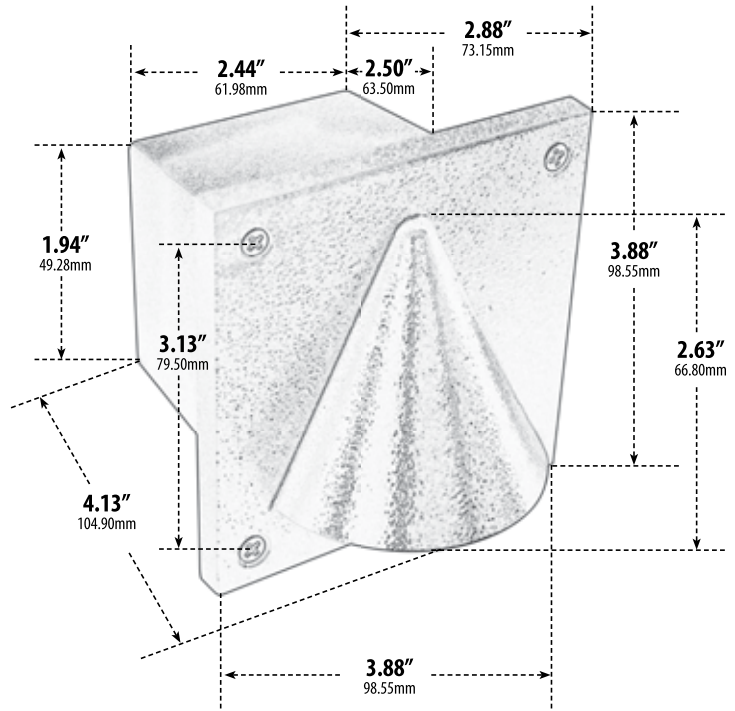

# LV607

## RECESSED LOUVER DOWN BRICK, STEP, AND WALL LIGHT

- ▶ **Material:** Powder Coated Cast Aluminum
- ▶ **Lens:** Clear, Heat Resistant, Tempered Glass
- ▶ **Lamp:** JC Bi-Pin Base (20W Maximum)

MODEL NUMBER	LAMP TYPE	ILLUMINANT TYPE	WATTS (W)	VOLTS (V)	LAMP(S) INCLUDED?
LV607	JC	HALOGEN	20	12	YES
LV-LED607	JC-LED	15 LEDs	1.3	12	YES

- ▶ **Available Color:** Black, White, Bronze, Verde Green
- ▶ **Connector Available:** P-CN01 (sold separately)
- ▶ **ETL Approved**

Overall Dimensions:  
3.88"H x 3.88"W x 4.13"D

Weight: 0.80 lbs  
Approximate Wire Length: 4"  
Box Dimensions: 5.25"H x 4.38"W x 4.50"D  
Lamp Included