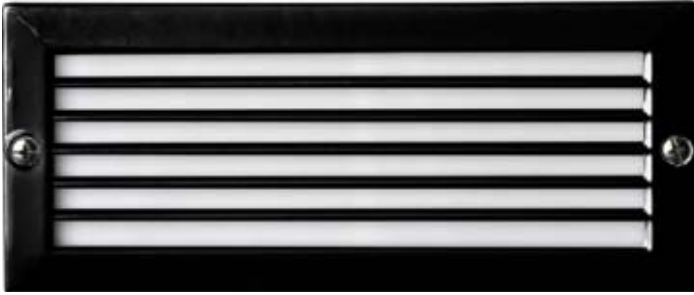

# LV601

## RECESSED LOUVER BRICK, STEP AND WALL LIGHT

- ▶ **Material:** Powder Coated Cast Aluminum
- ▶ **Lens:** White, Heat Resistant, Tempered Glass
- ▶ **Lamp:** JC Bi-Pin Base (2 x 20W Maximum)

MODEL NUMBER	LAMP TYPE	ILLUMINANT TYPE	WATTS (W)	VOLTS (V)	LAMP(S) INCLUDED?
LV601	JC	HALOGEN	2 x 20	12	YES
LV-LED601	JC-LED	36 LEDs	2 x 3.2	12	YES

- ▶ **Available Color:** Black, White, Bronze, Verde Green, Electroplated Stainless Steel
- ▶ **Connector Available:** P-CN01 (sold separately) See page 89
- ▶ **Replacement Cover Plate:** P-CVR-LV601 (sold separately)
- ▶ **ETL Approved**

Overall Dimensions:  
4.00"H x 9.13"W x 3.25"D

Maximum Height: 4.00"  
Width: 9.13"  
Maximum Depth: 3.25"

Weight: 1.00 lbs  
Approximate Wire Length: 70"  
Box Dimensions: 9.38"W x 3.63"H x 4.25"D

DABMAR LIGHTING INCORPORATED