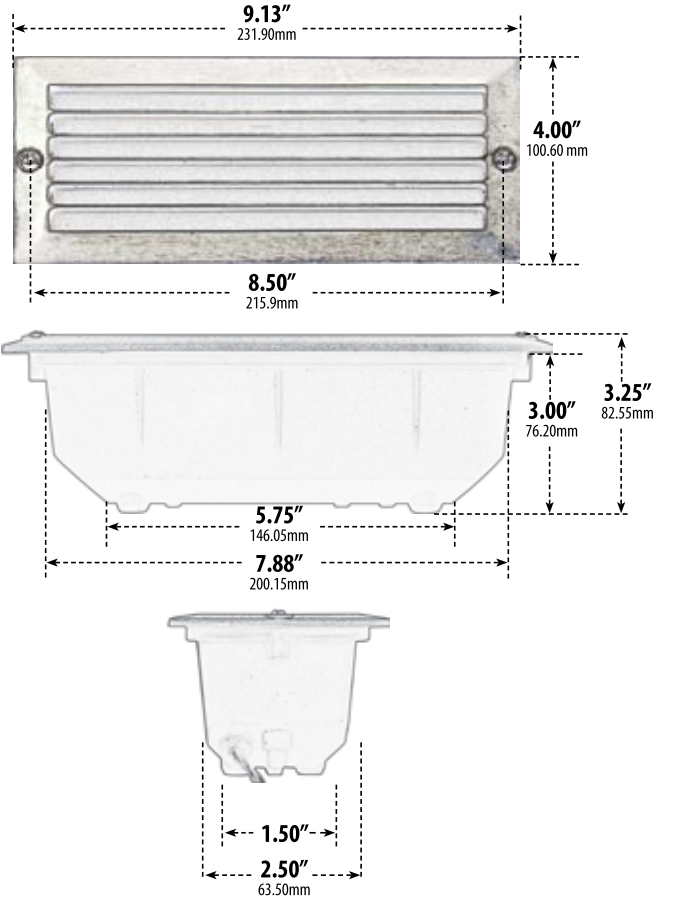

# LV601

## RECESSED LOUVER BRICK, STEP AND WALL LIGHT

- ▶ **Material:** Powder Coated Cast Aluminum
- ▶ **Lens:** White, Heat Resistant, Tempered Glass
- ▶ **Lamp:** JC Bi-Pin Base (2 x 20W Maximum)

MODEL NUMBER	LAMP TYPE	ILLUMINANT TYPE	WATTS (W)	VOLTS (V)	LAMP(S) INCLUDED?
LV601	JC	HALOGEN	2 x 20	12	YES
LV-LED601	JC-LED	36 LEDs	2 x 3.2	12	YES

- ▶ **Available Color:** Black, White, Bronze, Verde Green, Electroplated Stainless Steel
- ▶ **Connector Available:** P-CN01 (sold separately) See page 89
- ▶ **Replacement Cover Plate:** P-CVR-LV601 (sold separately)
- ▶ **ETL Approved**

Overall Dimensions:  
4.00"H x 9.13"W x 3.25"D

Maximum Height: 4.00"  
Width: 9.13"  
Maximum Depth: 3.25"

Weight: 1.00 lbs  
Approximate Wire Length: 70"  
Box Dimensions: 9.38"W x 3.63"H x 4.25"D

DABMAR LIGHTING INCORPORATED