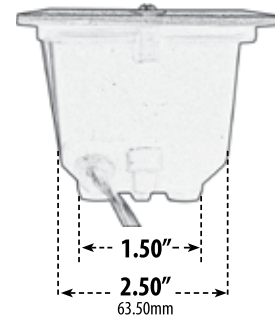

# LV600

## RECESSED LOUVERED DOWN BRICK, STEP AND WALL LIGHT

- ▶ **Material:** Powder Coated Cast Aluminum
- ▶ **Lens:** White, Heat Resistant, Tempered Glass
- ▶ **Lamp:** JC Bi-Pin Base (2 x 20W Maximum)

MODEL NUMBER	LAMP TYPE	ILLUMINANT TYPE	WATTS (W)	VOLTS (V)	LAMP(S) INCLUDED?
LV600	JC	HALOGEN	2 x 20	12	YES
LV-LED600	JC-LED	30 LEDs	2 x 1.3	12	YES

- ▶ **Available Color:** Black, White, Bronze, Verde Green, Electroplated Stainless Steel
- ▶ **Connector Available:** P-CN01 (sold separately)
- ▶ **Replacement Cover Plate:** P-CVR-LV600 (sold separately)
- ▶ **ETL Approved**

Overall Dimensions:  
4.00"H x 9.13"W x 3.25"D

Weight: 1.00 lbs  
Approximate Wire Length: 70"  
Box Dimensions: 3.63"H x 9.38"W x 4.25"D  
Lamp Included

DABMAR LIGHTING INCORPORATED

2140 Eastman Ave . Oxnard, CA 93030 . 805.604.9090 . f: 805.604.9050 . www.dabmar.com