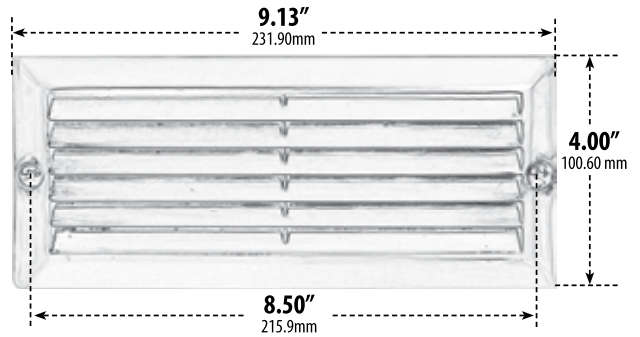

# LV600

## RECESSED LOUVERED DOWN BRICK, STEP AND WALL LIGHT

- ▶ **Material:** Powder Coated Cast Aluminum
- ▶ **Lens:** White, Heat Resistant, Tempered Glass
- ▶ **Lamp:** JC Bi-Pin Base (2 x 20W Maximum)

MODEL NUMBER	LAMP TYPE	ILLUMINANT TYPE	WATTS (W)	VOLTS (V)	LAMP(S) INCLUDED?
LV600	JC	HALOGEN	2 x 20	12	YES
LV-LED600	JC-LED	30 LEDs	2 x 1.3	12	YES

- ▶ **Available Color:** Black, White, Bronze, Verde Green, Electroplated Stainless Steel
- ▶ **Connector Available:** P-CN01 (sold separately)
- ▶ **Replacement Cover Plate:** P-CVR-LV600 (sold separately)
- ▶ **ETL Approved**

Overall Dimensions:  
4.00"H x 9.13"W x 3.25"D

Weight: 1.00 lbs  
Approximate Wire Length: 70"  
Box Dimensions: 3.63"H x 9.38"W x 4.25"D  
Lamp Included

DABMAR LIGHTING INCORPORATED

2140 Eastman Ave . Oxnard, CA 93030 . 805.604.9090 . f: 805.604.9050 . www.dabmar.com