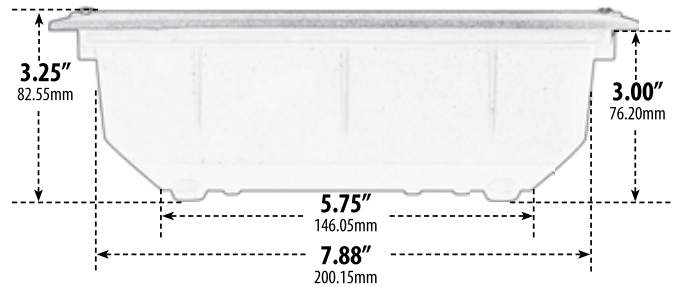

## RECESSED LOUVERED DOWN BRICK, STEP AND WALL LIGHT

- ▶ **Material:** Powder Coated Cast Aluminum
- ▶ **Lens:** White, Heat Resistant, Tempered Glass
- ▶ **Lamp:** JC Bi-Pin Base (2 x 20W Maximum)

MODEL NUMBER	LAMP TYPE	ILLUMINANT TYPE	WATTS (W)	VOLTS (V)	LAMP(S) INCLUDED?
LV600	JC	HALOGEN	2 x 20	12	YES
LV-LED600	JC-LED	30 LEDs	2 x 1.3	12	YES

- ▶ **Available Color:** Black, White, Bronze, Verde Green, Electroplated Stainless Steel
- ▶ **Connector Available:** P-CN01 (sold separately)
- ▶ **Replacement Cover Plate:** P-CVR-LV600 (sold separately)
- ▶ **ETL Approved**

Overall Dimensions:  
4.00"H x 9.13"W x 3.25"D

Weight: 1.00 lbs  
Approximate Wire Length: 70"  
Box Dimensions: 3.63"H x 9.38"W x 4.25"D  
Lamp Included

DABMAR LIGHTING INCORPORATED

2140 Eastman Ave . Oxnard, CA 93030 . 805.604.9090 . f: 805.604.9050 . www.dabmar.com