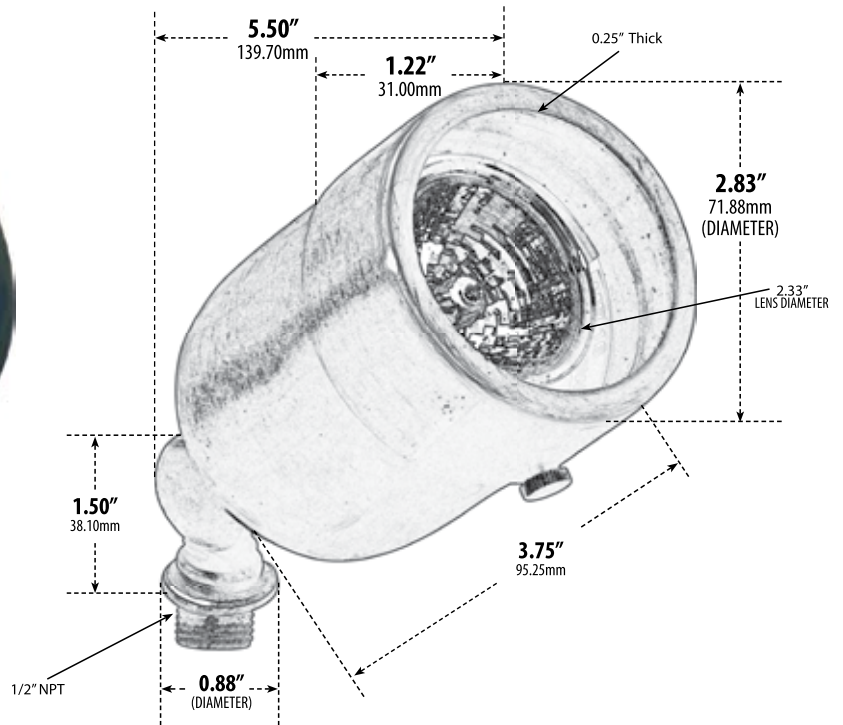

LV29

DIRECTIONAL SPOT LIGHT

- ▶ **Material:** Brass
- ▶ **Lens:** Clear, Heat Resistant, Tempered Glass
- ▶ **Lamp:** MR16 Bi-Pin Base (35W Maximum)

MODEL NUMBER	LAMP TYPE	ILLUMINANT TYPE	WATTS (W)	VOLTS (V)	LAMP(S) INCLUDED?
LV29	MR16	HALOGEN	20	12	YES
LV-LED29	MR16-LED	3 LEDs	3	12	YES

Pre-wired with UL Listed Direct Burial Wire/Cable

- ▶ **Adjustable Knuckle with 1/2" NPT**
- ▶ **Ground Spike Included for Installation**
- ▶ **Connector Available:** P-CN01 (sold separately)
- ▶ **Available Finish:** Copper, Antique Brass, Antique Bronze, Acid Green
- ▶ **ETL Approved**

Overall Dimensions:
3.25"H x 2.83"W x 5.50"D

Maximum Height: 6.25"
Minimum Height: 3.25"
Maximum Depth: 5.23"
Minimum Depth: 3.15"

Weight: 0.80 lbs
Approximate Wire Length: 17"
Box Dimensions:
8.75"H x 4.50"W x 3.25"D